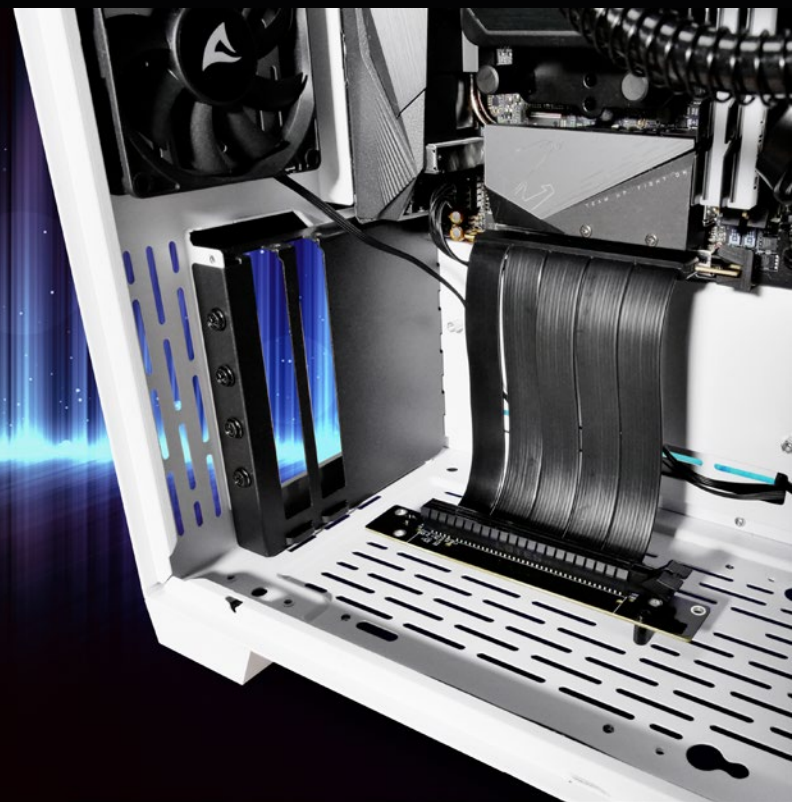

# Compact VGCK 4.0

The Compact Vertical Graphics Card Kit 4.0 provides small cases with big highlights. The kit allows graphics cards to be mounted vertically inside the compact MS-Y1000 and MS-Z1000 micro-ATX cases. This new orientation puts the GPU's visual design in the limelight. The installation of the mounting bracket is especially easy and requires no additional accessories.

## *Little Effort for Great Performance*

The vertical installation makes the graphics card look particularly effective. The card's fans or RGB illumination can therefore be optimally presented thanks to the Compact VGCK. The mounting bracket is installed in just a few minutes and the graphics card is connected to the mainboard via the riser cable.

Thanks to the modern PCIe 4.0 specification, data is also transmitted at a super-fast 252 Gbit/s.

## *Small Case for a Grand Show*

The Compact VGCK 4.0 is compatible with the Sharkoon MS-Z1000 and MS-Y1000 PC cases.

Impressive builds with vertical graphics cards are thus made possible in these compact cases in micro-ATX format.