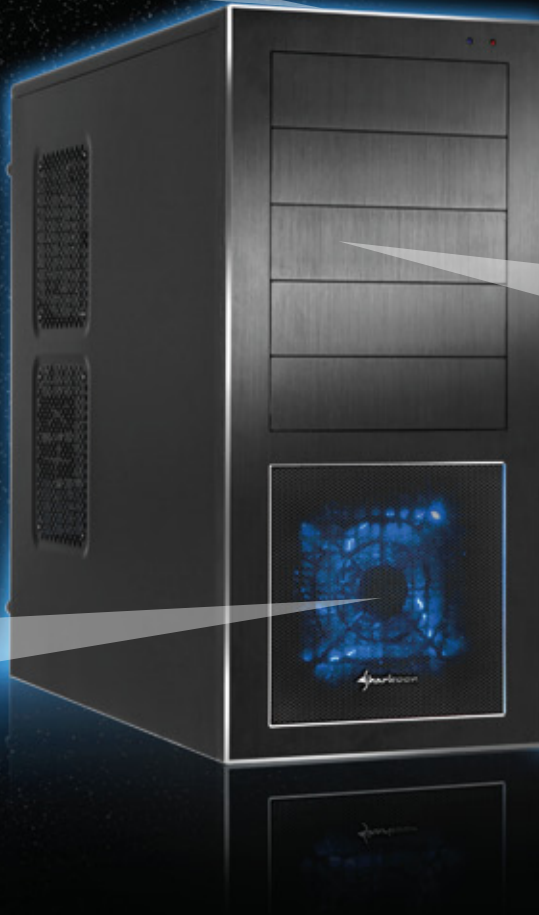

Sharkoon

NIGHTFALL

USB 3.0
SUPER SPEED

The Nightfall is a PC case with a noble aluminum finish in the ATX format. The massive aluminum front panel of the Nightfall offers five open slots for optical drives and an air intake, behind which a 120 mm LED fan is provided for cooling and colorful effects. The completely black painted housing possesses a bolted hard drive cage, into which a maximum of five hard drives can be inserted. If necessary, the hard drive cage can be completely removed in order to create space for a water cooler.

www.sharkoon.com

USB 3.0
SUPER SPEED

Internal 19-pin connector

FEATURES

- ATX case
- 5x 5.25" drive bays (external)
- 5x 3.5" bays for HDDs (internal)
- Top I/O with 1x USB3.0, 2x USB2.0, 2x audio, power and reset button
- 7 slots for add-on cards
- Aluminum front panel with air inlet
- Quick fasteners for optical drives and HDDs, mainboard mounting panel with installation opening for coolers

- 2 openings for water cooling
- Cable management system
- Dimensions: 455 x 202 x 440 mm (L x W x H)
- Weight: ~6 kg

Fan configuration::

- | | |
|-------------|--|
| Front panel | 1x 120 mm LED fan as well as 3-pin and 4-pin connector (pre-installed) |
| Side panel | 2x 120 mm fans (optional) |
| Rear panel | 1x 80 mm or 1x 120 mm fan (optional) |
| Top panel | 1x 120 mm or 1x 140 mm fan (optional) |

Top I/O with 1x USB3.0, 2x USB2.0, 2x audio, power and reset button

Aluminum front panel with air inlet

1x 120 mm LED front fan

Mainboard backplate with installation opening for CPU coolers

Cable management system