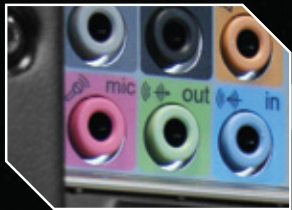

Opening for I/O shield