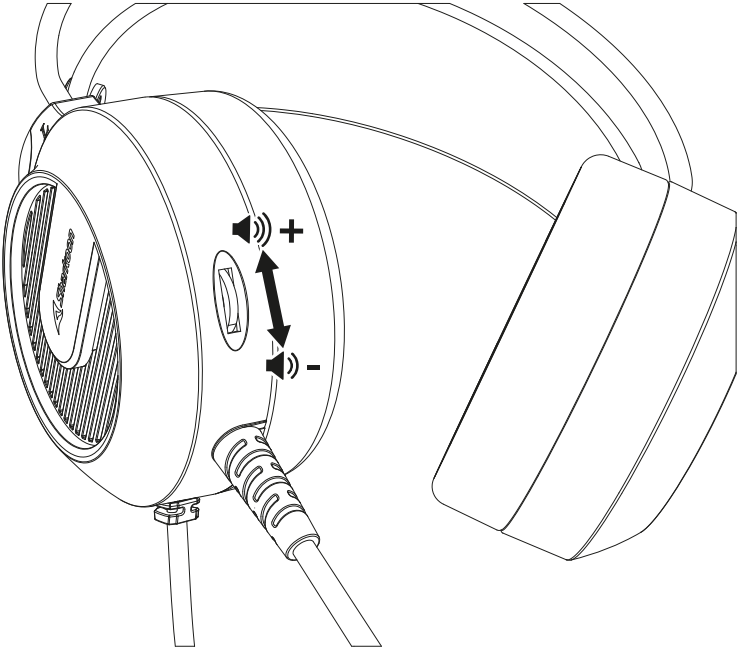

Adjust Volume