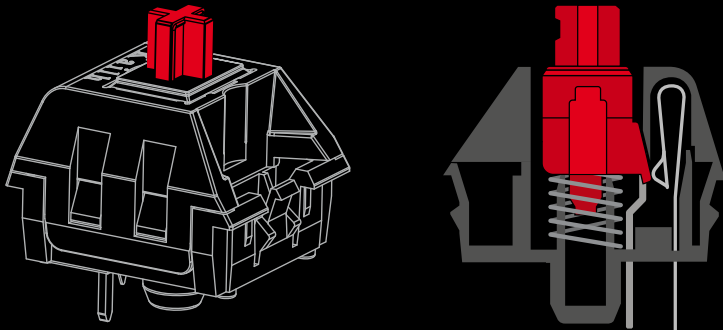

For Fatigue-Free Work And Play

INTEGRATED PALM REST

ALUMINIUM ALLOY
REINFORCED TOP COVER

PROFESSIONAL KAILH SWITCHES

SKILLER MECH SGK1 BROWN

Operating Force: 45 g | Switch: Tactile | Switching Point: Detectable
Click Point: Undetectable | Distance to Actuation Point: 2 mm

SKILLER MECH SGK1 RED

Operating Force: 50 g | Switch: Linear | Switching Point: Undetectable
Click Point: Undetectable | Distance to Actuation Point: 2 mm

SKILLER MECH SGK1 BLUE

Operating Force: 50 g | Switch: Tactile | Switching Point: Detectable
Click Point: Precisely Detectable | Distance to Actuation Point: 1.9 mm