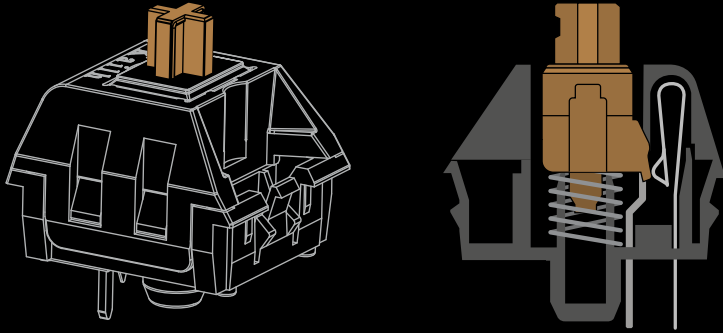

For Fatigue-Free Work And Play

INTEGRATED PALM REST

ALUMINIUM ALLOY
REINFORCED TOP COVER

PROFESSIONAL KAILH SWITCHES

SKILLER MECH SGK1 BROWN

Operating Force: 45 g | Switch: Tactile | Switching Point: Detectable
Click Point: Undetectable | Distance to Actuation Point: 2 mm

SKILLER MECH SGK1 RED

Operating Force: 50 g | Switch: Linear | Switching Point: Undetectable
Click Point: Undetectable | Distance to Actuation Point: 2 mm

SKILLER MECH SGK1 BLUE

Operating Force: 50 g | Switch: Tactile | Switching Point: Detectable
Click Point: Precisely Detectable | Distance to Actuation Point: 1.9 mm