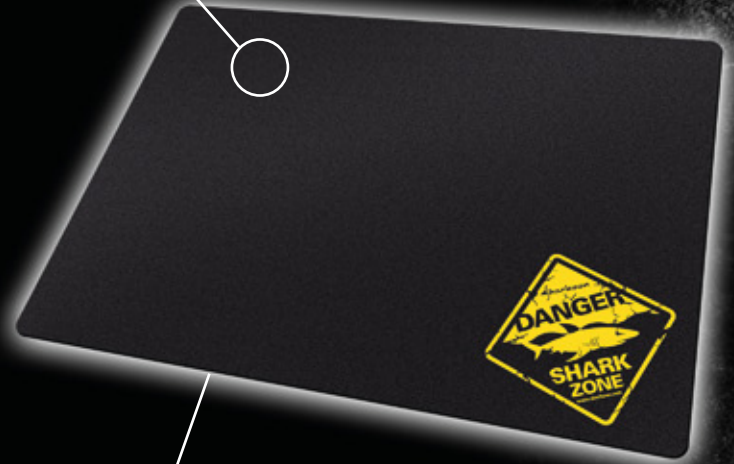

## FEATURES:

- Finely textured hard-plastic mouse pad
- High-Speed surface-coating (specifically for PTFE skates)
- Maximum acceleration and upmost precision
- Absolutely nonslip "rubber base" for a perfect hold
- Low height of only 3 mm
- Dimensions: 355 x 255 mm

# 1337 TOUGH

GAMING MOUSE PAD

1337 Tough Gaming Mouse Pad  
Dimensions: 355 x 255 x 3 mm  
Weight: 220 g

- High-Speed surface-coating (specifically for PTFE skates)

- Absolutely nonslip "rubber base" for a perfect hold